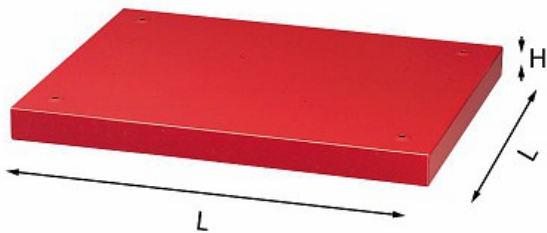

### 5002 Z1

- To level the module heights on vice sides
- Sheet steel casing

## Family details

Code	LxPxH mm	Weight kg	Quantity for packaging
U50020081	495x375x40	3	1