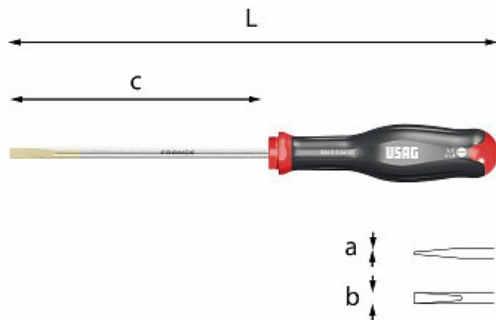

SCREWDRIVERS FOR SLOT-HEAD SCREWS

324 D

ISO 2380

- For driving recessed studs or screws
- Zinc-plated tip for high resistance to wear and corrosion
- Chrome Silicon Vanadium steel blade for excellent resistance to flexion
- Ergonomic three-material grip with soft coating, resistant to oils and chemicals
- Colour code on the handle for quick identification of the different shapes

Family details

Code	axbxc mm	L mm	Handle size	Quantity for packaging
U03240425	0,4x2x75	169	M0	5
U03240426	0,4x2,5x50	144	M0	5
U03240427	0,5x3x75	169	M0	5
U03240428	0,6x3,5x100	204	M1	5
U03240429	0,8x4x100	204	M1	5
U03240430	0,8x4x150	254	M1	5
U03240431	1x5,5x125	234	M2	5
U03240432	1x5,5x150	259	M2	5
U03240433	1,2x6,5x150	270	M3	5