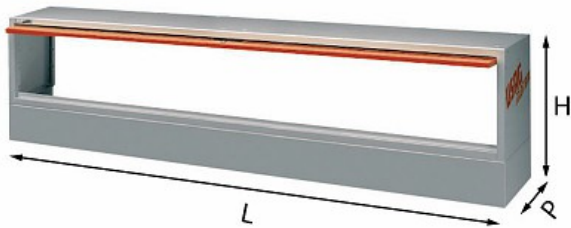

BASE

5002 B3

- Open model for wheel-side
- Overhead door with security locking
- Inside available height 480 mm

Family details

Code	LxPxH mm	Weight kg	Quantity for packaging
U50020010	1237,5x375x542	17,5	1

Sets / Compositons

Articles

5006 C3 - Assortment for left side

5006 C4 - Assortment for left side

Stanley Black & Decker Italia S.r.l.

Sede legale: Via Energy Park 6 - 20871 Vimercate (MB)
 Sede operativa: Via Volta 3 - 21020 Monvalle (VA) Italia
 Partita IVA e C.F.: 03225990138