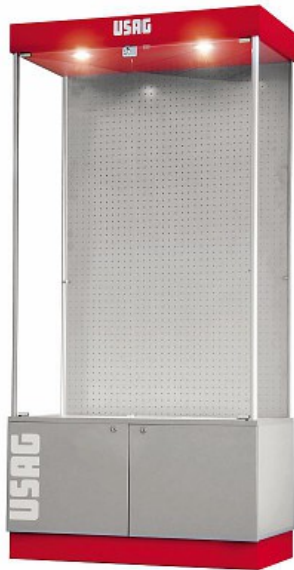

## SHOWCASE

### 6002 TB1

- Double door with lock
- Corners in Aluminium
- Internal lighting with double halogen spot-light
- Lower cabinet for stocks with double door and lock
- Built-in wheels
- Kit with 50 hooks and glass middle shelf included