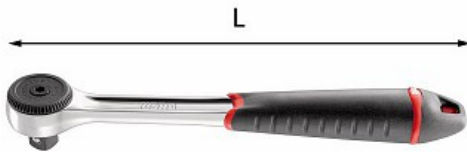

## REVERSIBLE RATCHET WITH SEALED MECHANISM (CERTIFIED IP51)

### 237 A 1/4

ISO 3315

- Model with 72 teeth and angle of action of 5°
- Knob-turn reversal system
- Sealed mechanism certified IP51
- Higher resistance in comparison to standard ratchets, because of the new patented pawl
- Forged steel body with double T section: lightness and resistance
- Conical bimaterial handle for safe and perfect grip
- Handle with hole for hanging on tool-holding panels
- Chrome plated finish